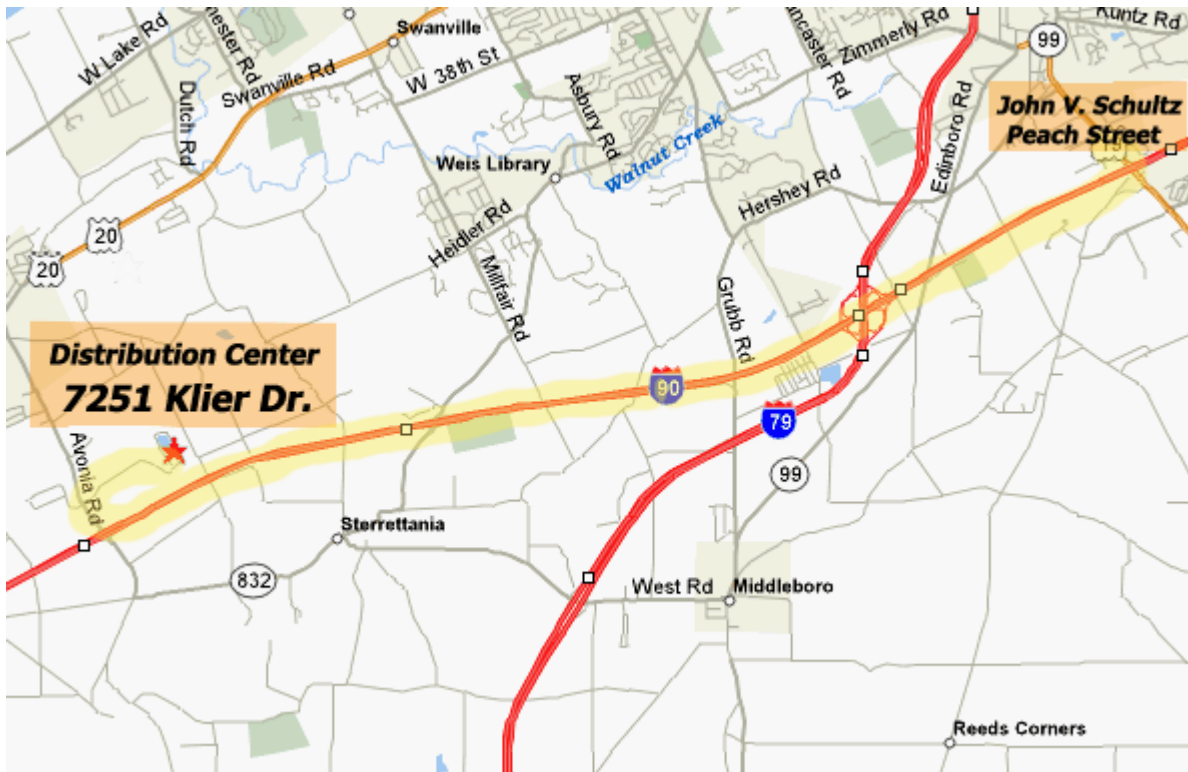

Distribution Center 7251 Klier Dr. North Fairview PA 16415

(814)868-7125

Map to Fairview Distribution Center

To find our new Distribution Center from...

John V. Schultz Furniture

Go south on Peach St. to I-90 West. Take I-90 west to EXIT 16 Fairview. Turn Right onto Rt. 98 and proceed ¼ mile to the first traffic light. Turn right onto Klier Drive. Follow Klier Dr to our Warehouse, the tan building with the red stripe.

I-79

Take I-79 to I-90 West. Take I-90 west to EXIT 16 Fairview. Turn Right onto Rt. 98 and proceed ¼ mile to the first traffic light. Turn right onto Klier Drive. Follow Klier Dr to our Warehouse, the tan building with the red stripe.